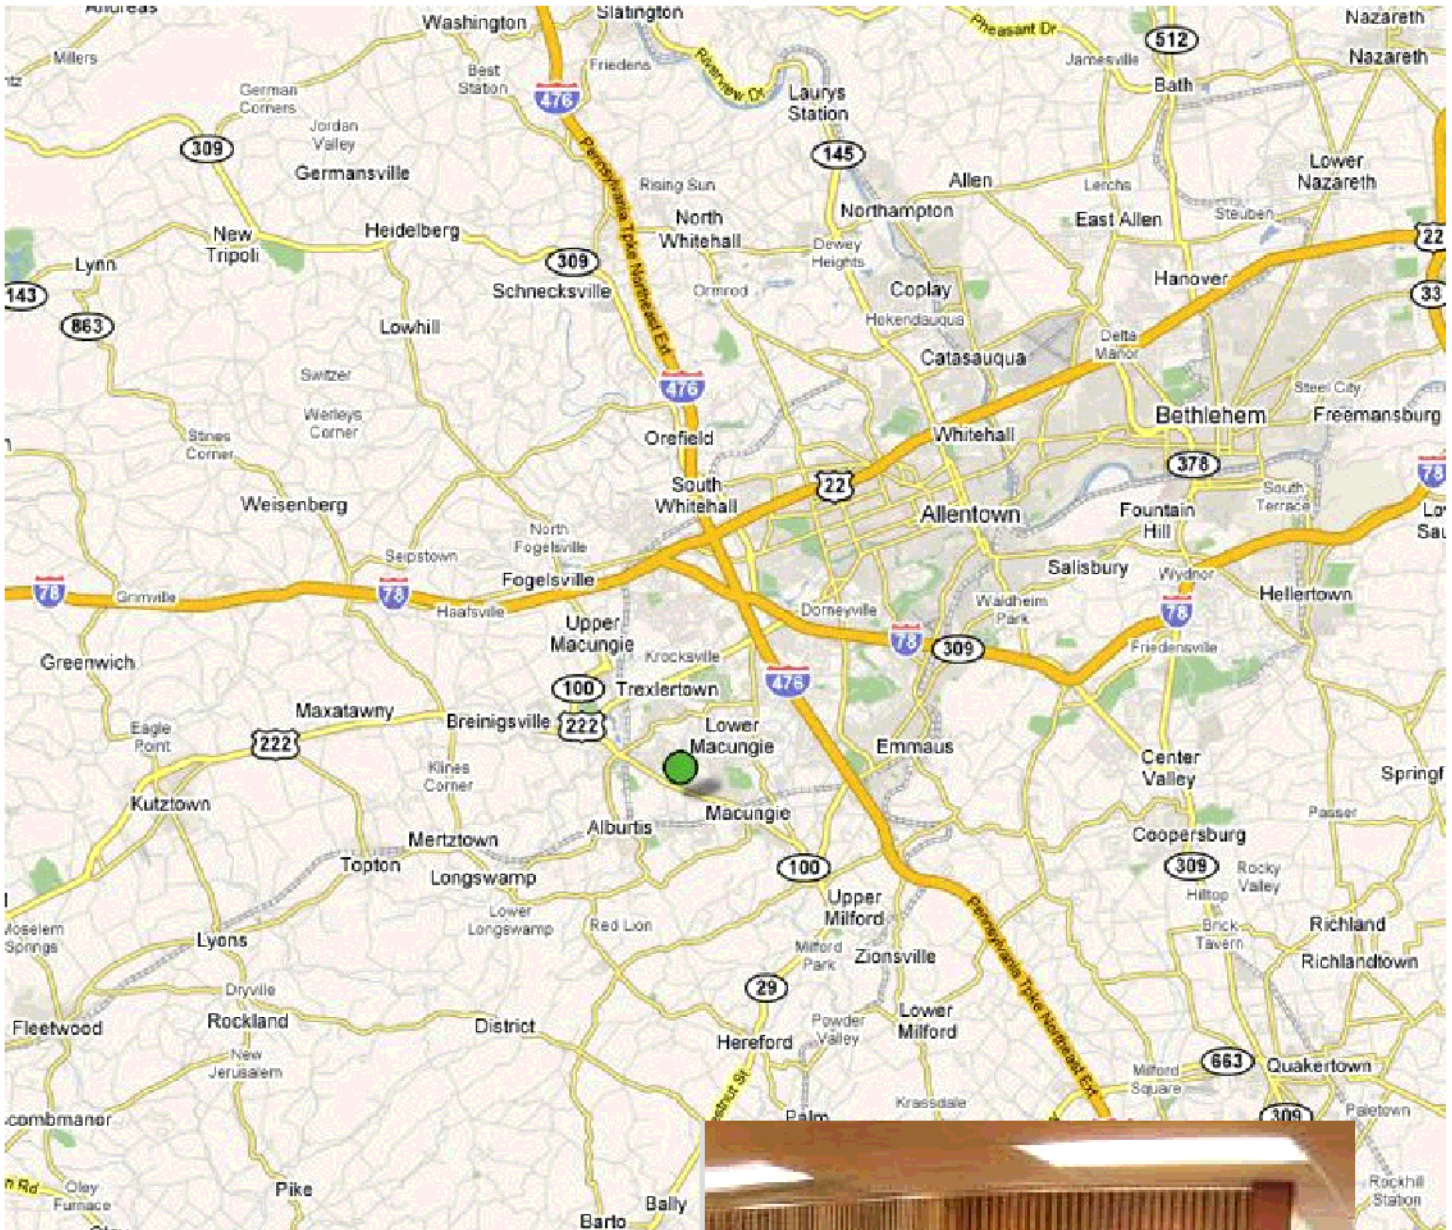

Directions to MacPower Meeting Site

**The Village at Willow Lane (Third Floor)
6488 Albutis Road
Macungie PA**

Directions From Allentown

Take Route 222 West (Hamilton Blvd.) to Left on Brookside Rd., to Right on Sauerkraut, Left on Willow Lane to Route 100, Right on Rte.100, to Right on Albutis Road (McDonalds.)

Directions From Trexlertown:

Route 222 East, Right on Route 100 to Left on Albutis Road (McDonalds).

Directions From Route 78:

Take Route 100 South, cross over Rte.222, to Left on Albutis Road (McDonalds).

MACPOWER MEETING SITE MAP

MacPower meetings are held in the third floor dining room of The Village at Willow Lane, 6488 Alburdis Road, Macungie. Elevator is available. →